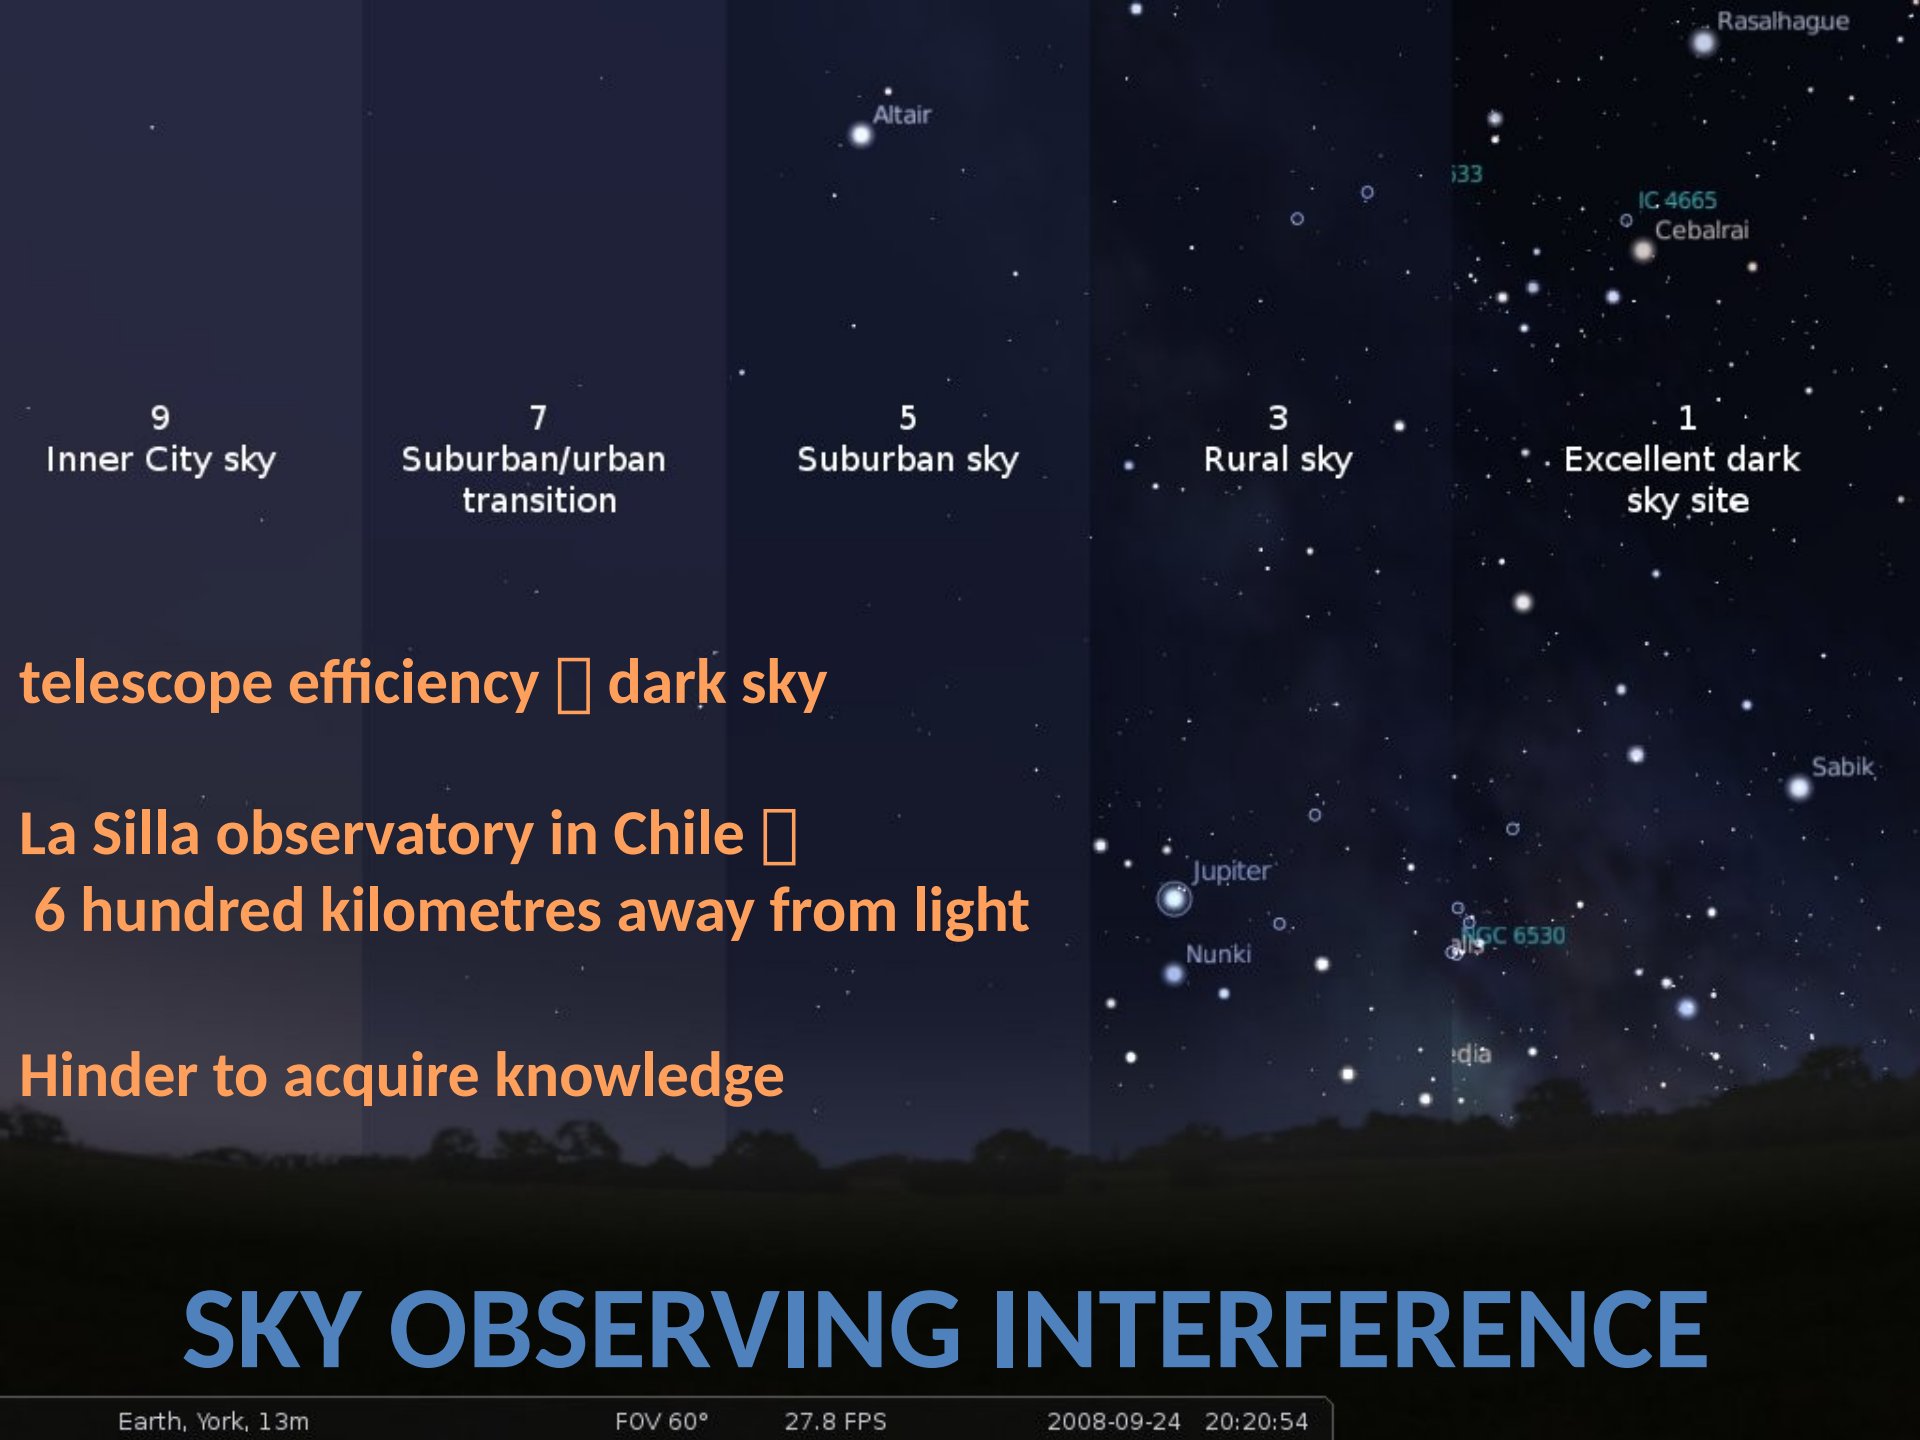

9
Inner City sky

7
Suburban/urban
transition

5
Suburban sky

3
Rural sky

1
Excellent dark
sky site

Altair

Rasalhague

IC 333

IC 4665
Cebalrai

Sabik

Jupiter

Nunki

NGC 6530

Alia

telescope efficiency $\square$ dark sky

La Silla observatory in Chile $\square$
6 hundred kilometres away from light

Hinder to acquire knowledge

SKY OBSERVING INTERFERENCE