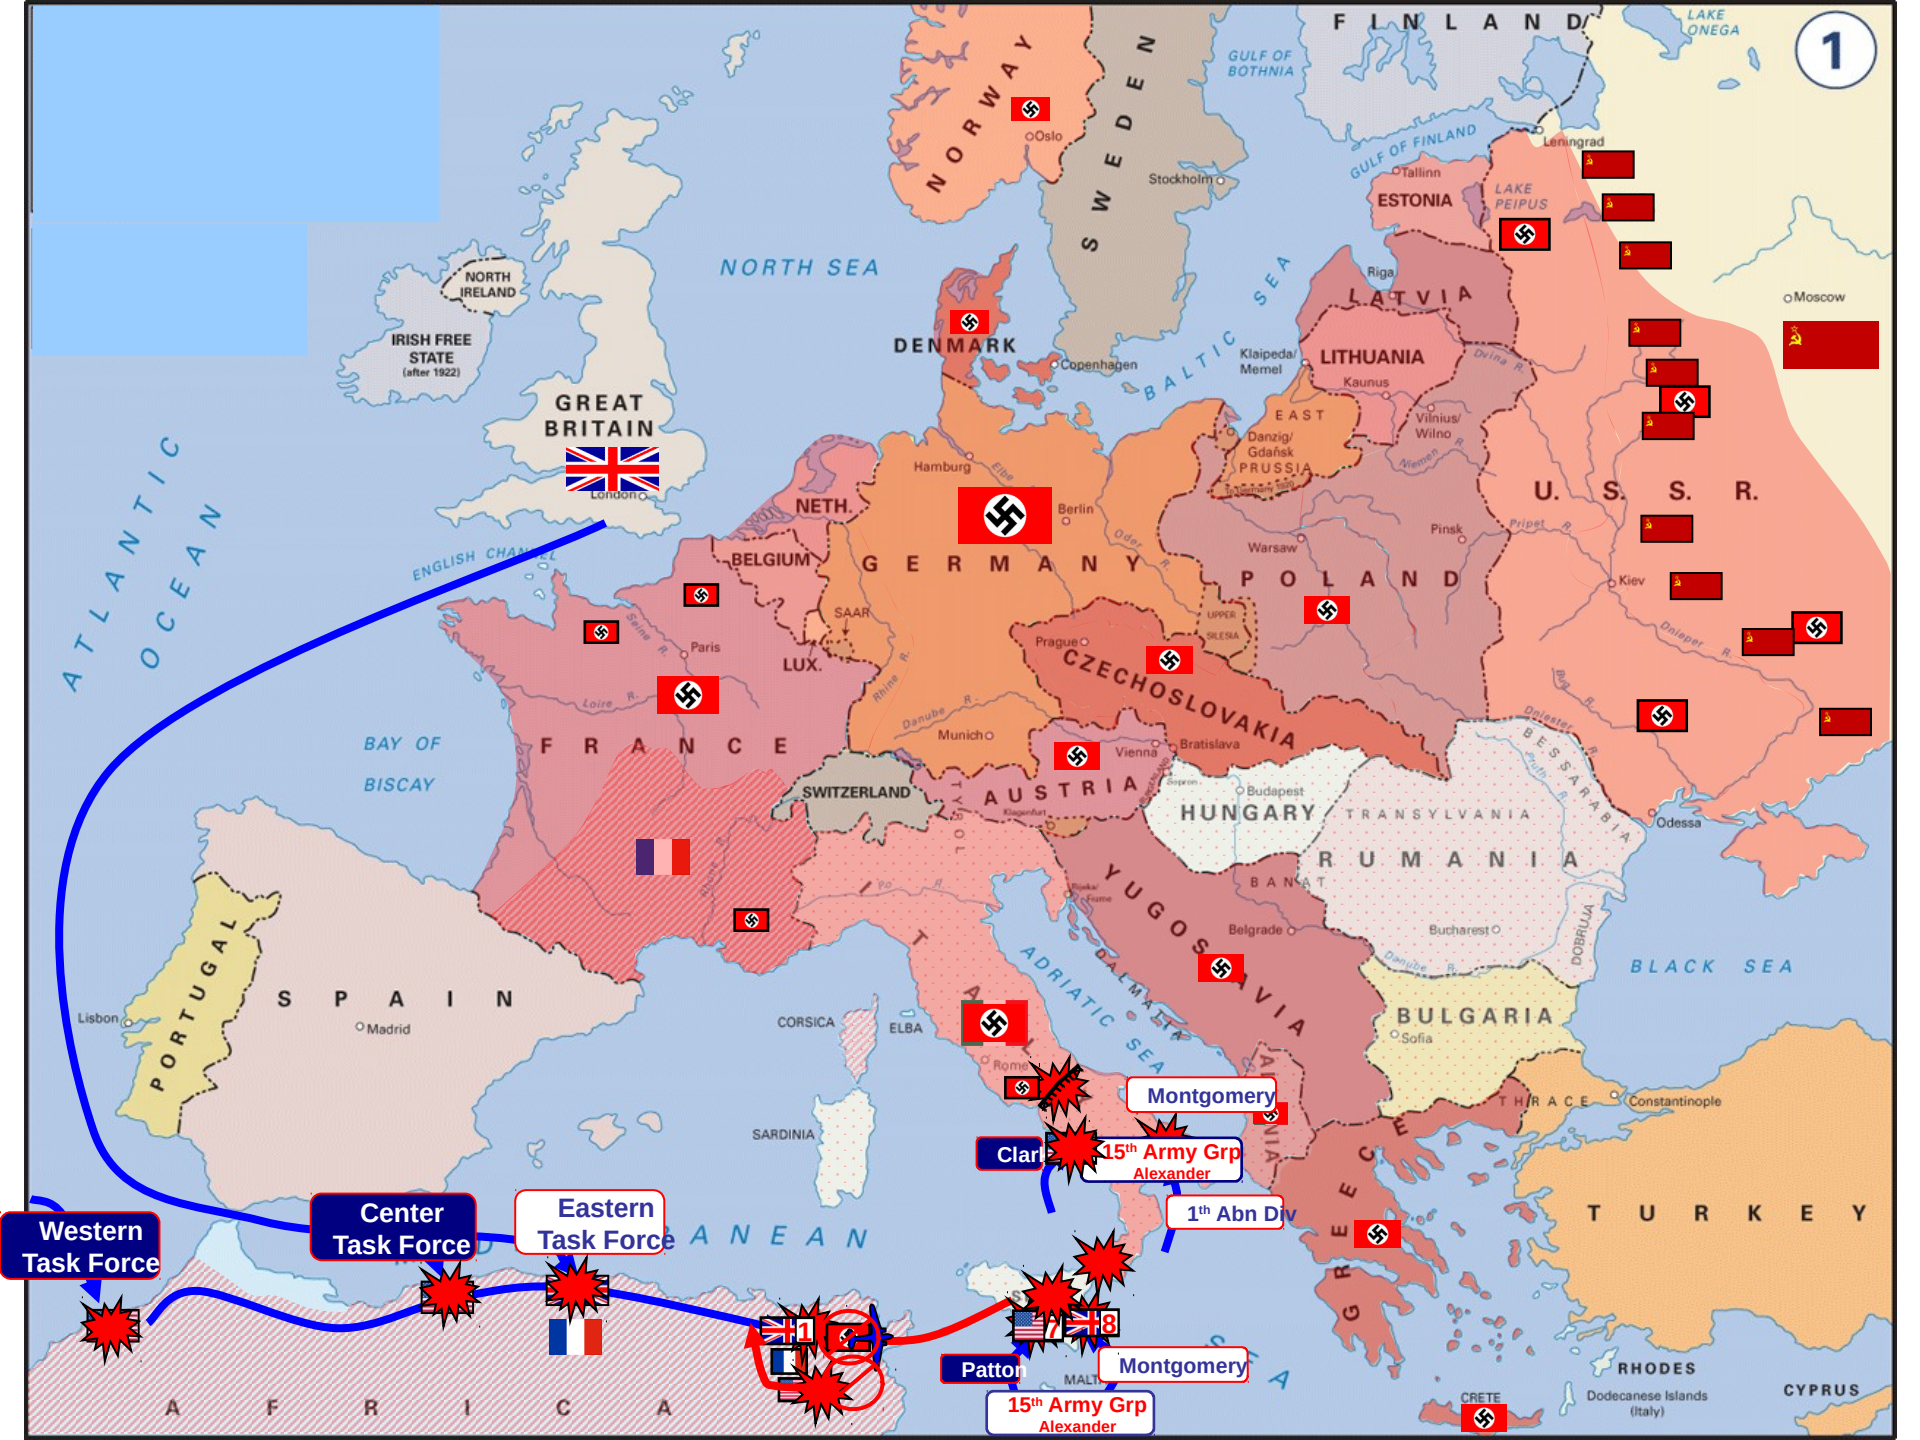

World War II

European Theater

Prelude & November 1942-May 1945

21st Army Grp
Montgomery

12th Army Grp
Bradley

6th Army Grp
Devers

15th Army Grp
Clark

GREAT BRITAIN

8

15

NORWAY

DENMARK

GERMANY

AUSTRIA

HUNGARY

YUGOSLAVIA

POLAND

CZECHOSLOVAKIA

TRANSYLVANIA

BESARABIA

DOBRUJA

THRACE

Constantinople

RHODES

Belgrade

Sofia

Bucharest

Odessa

Black Sea

Adriatic Sea

Baltic Sea

Gulf of Bothnia