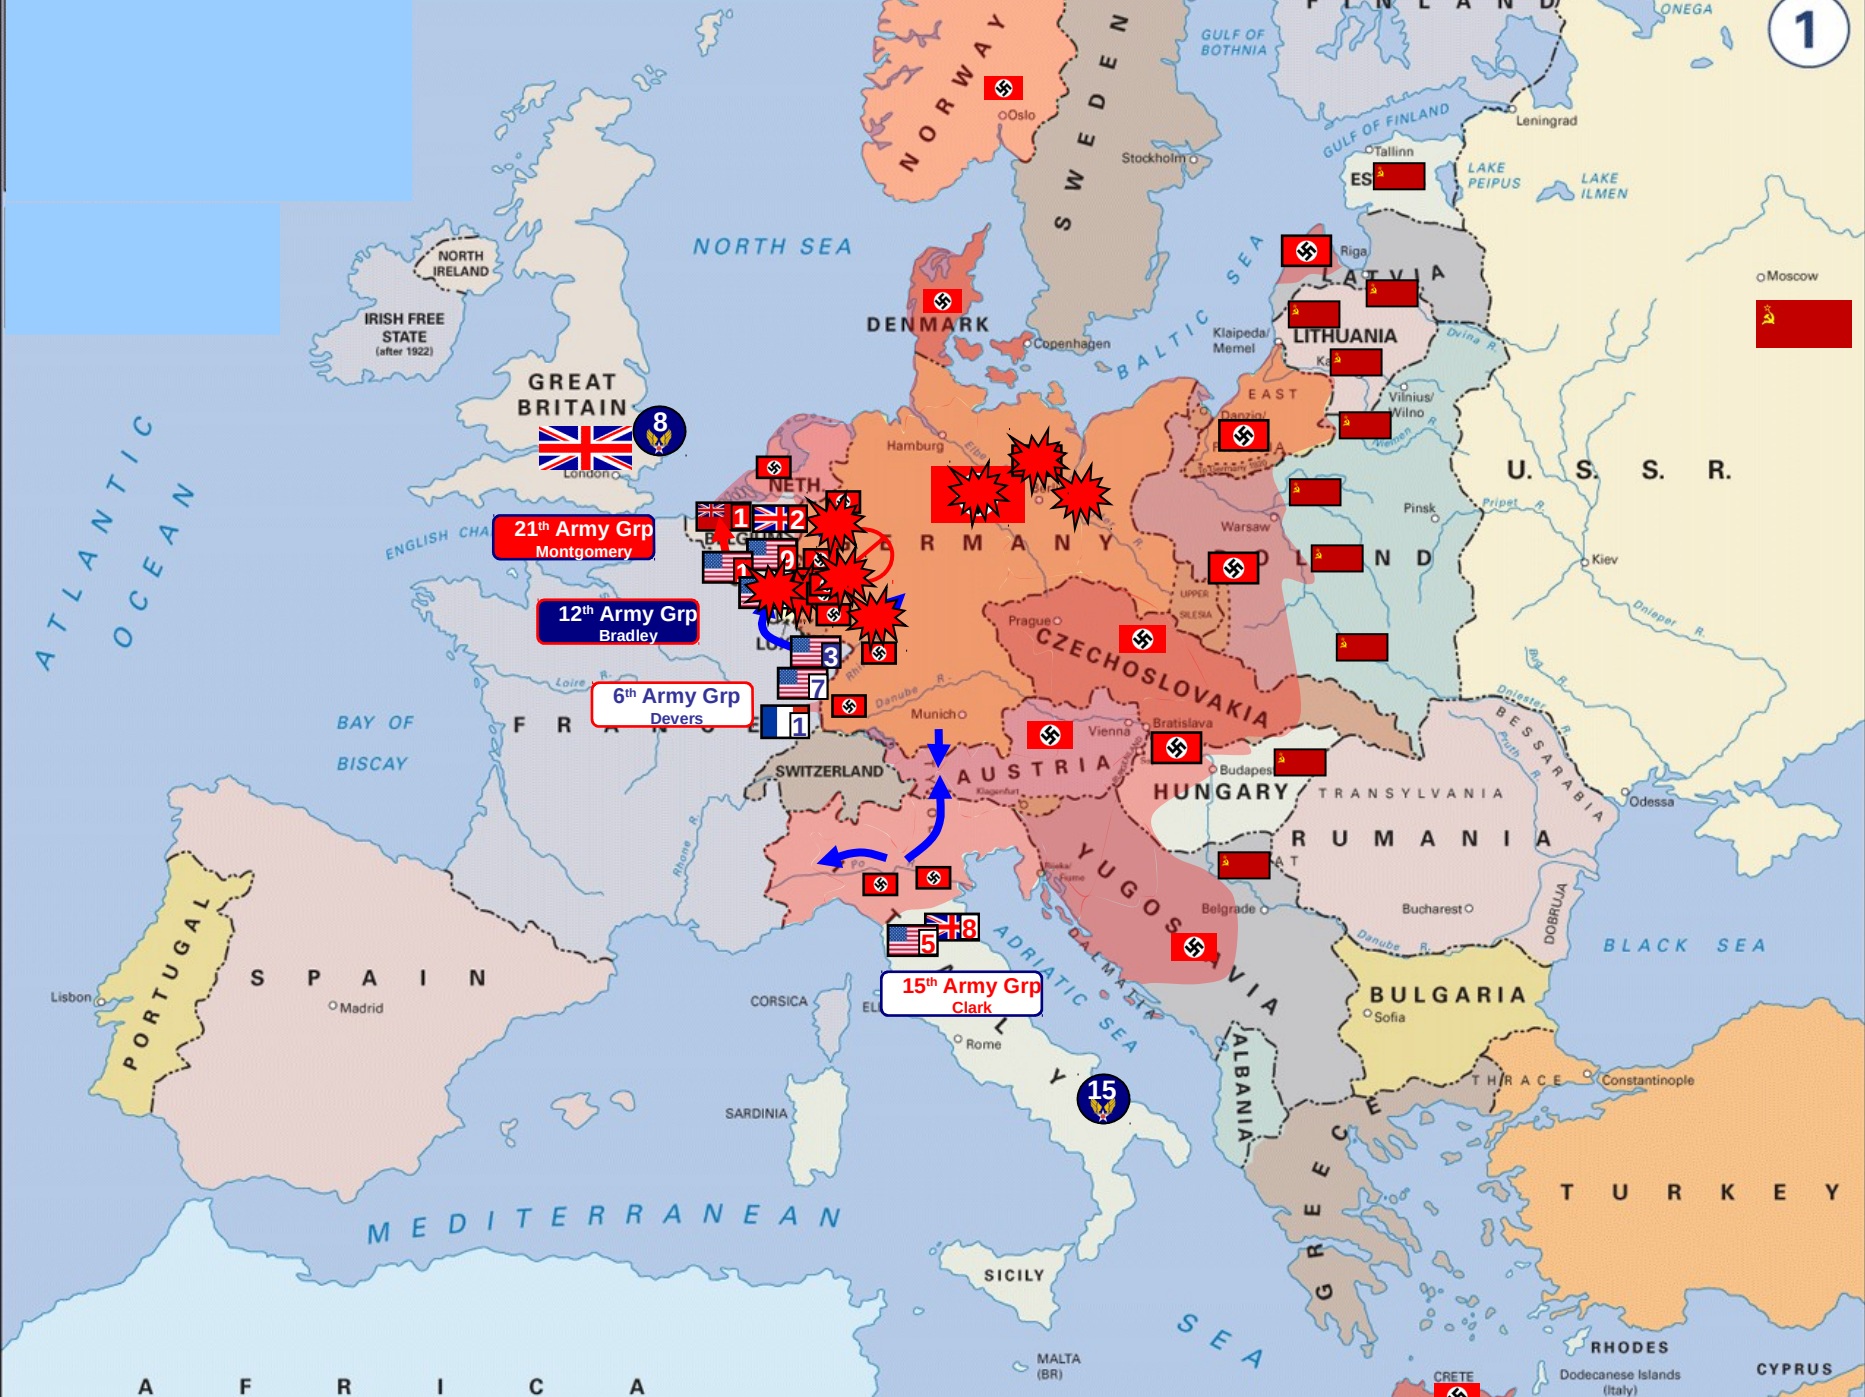

World War II

European Theater

Prelude & November 1942-May 1945

21st Army Grp
Montgomery

12th Army Grp
Bradley

6th Army Grp
Devers

15th Army Grp
Clark

GREAT BRITAIN

ALBANIA

GREECE

TURKEY

BULGARIA

RUMANIA

ESTONIA

LITHUANIA

LATVIA

POLAND

CZECHOSLOVAKIA

TRANSYLVANIA

BESARABIA

DOBRUJA

THRACE

Constantinople

RHODES

Belgrade

Sofia

Bucharest

Odessa

Black Sea

Adriatic Sea

Baltic Sea

Gulf of Bothnia