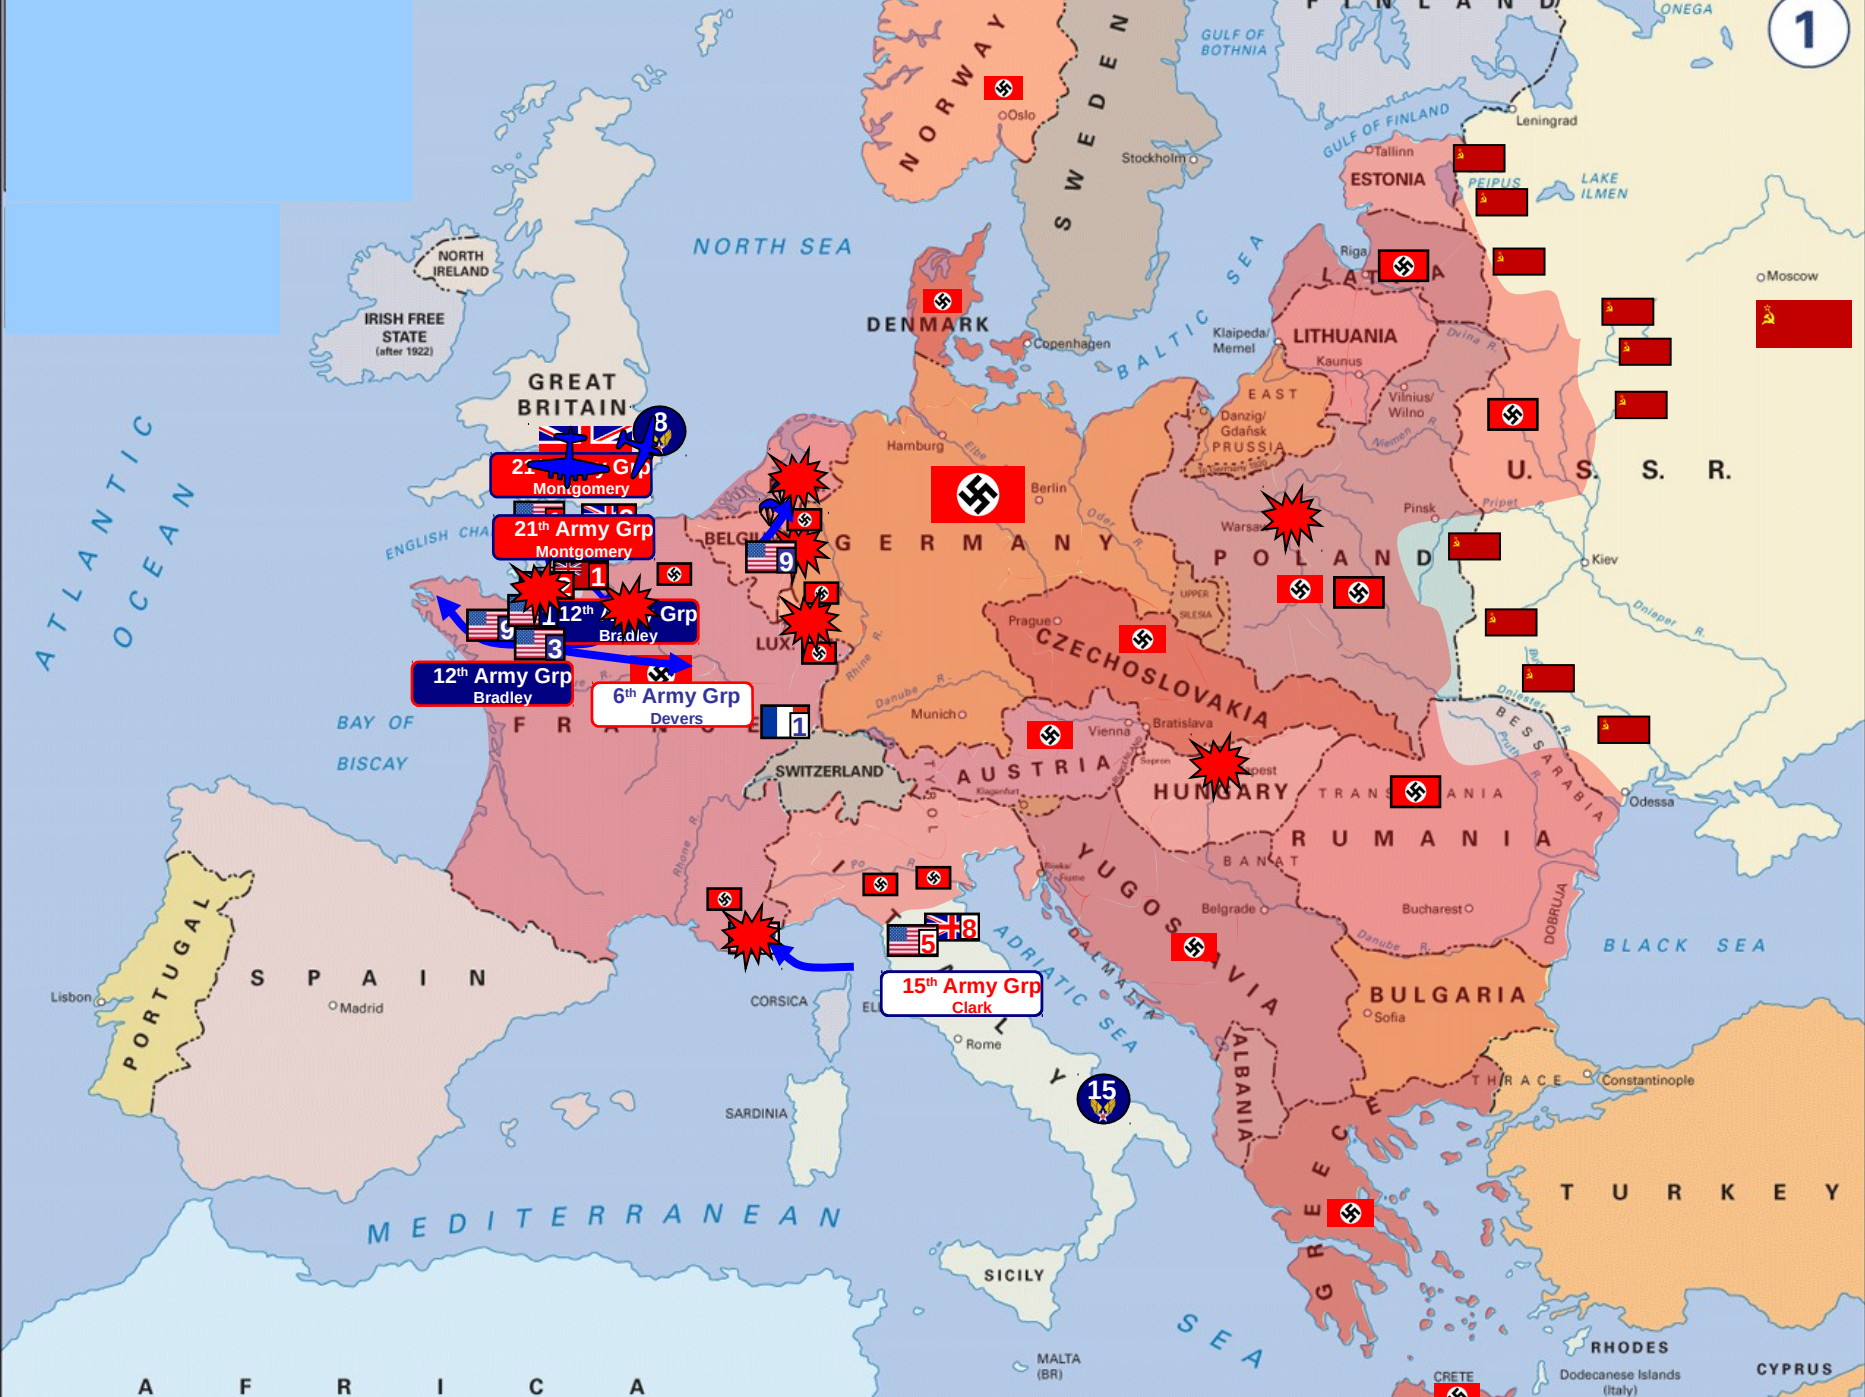

World War II

European Theater

Prelude & November 1942-May 1945

21st Army Grp
Montgomery

12th Army Grp
Bradley

6th Army Grp
Devers

15th Army Grp
Clark

GREAT BRITAIN

ALBANIA

GREECE

TURKEY

BULGARIA

RUMANIA

ESTONIA

LITHUANIA

LATVIA

POLAND

CZECHOSLOVAKIA

TRANSYLVANIA

BESARABIA

DOBRUJA

THRACE

Constantinople

RHODES

Belgrade

Sofia

Bucharest

Odessa

Black Sea

Adriatic Sea

Baltic Sea

Gulf of Bothnia