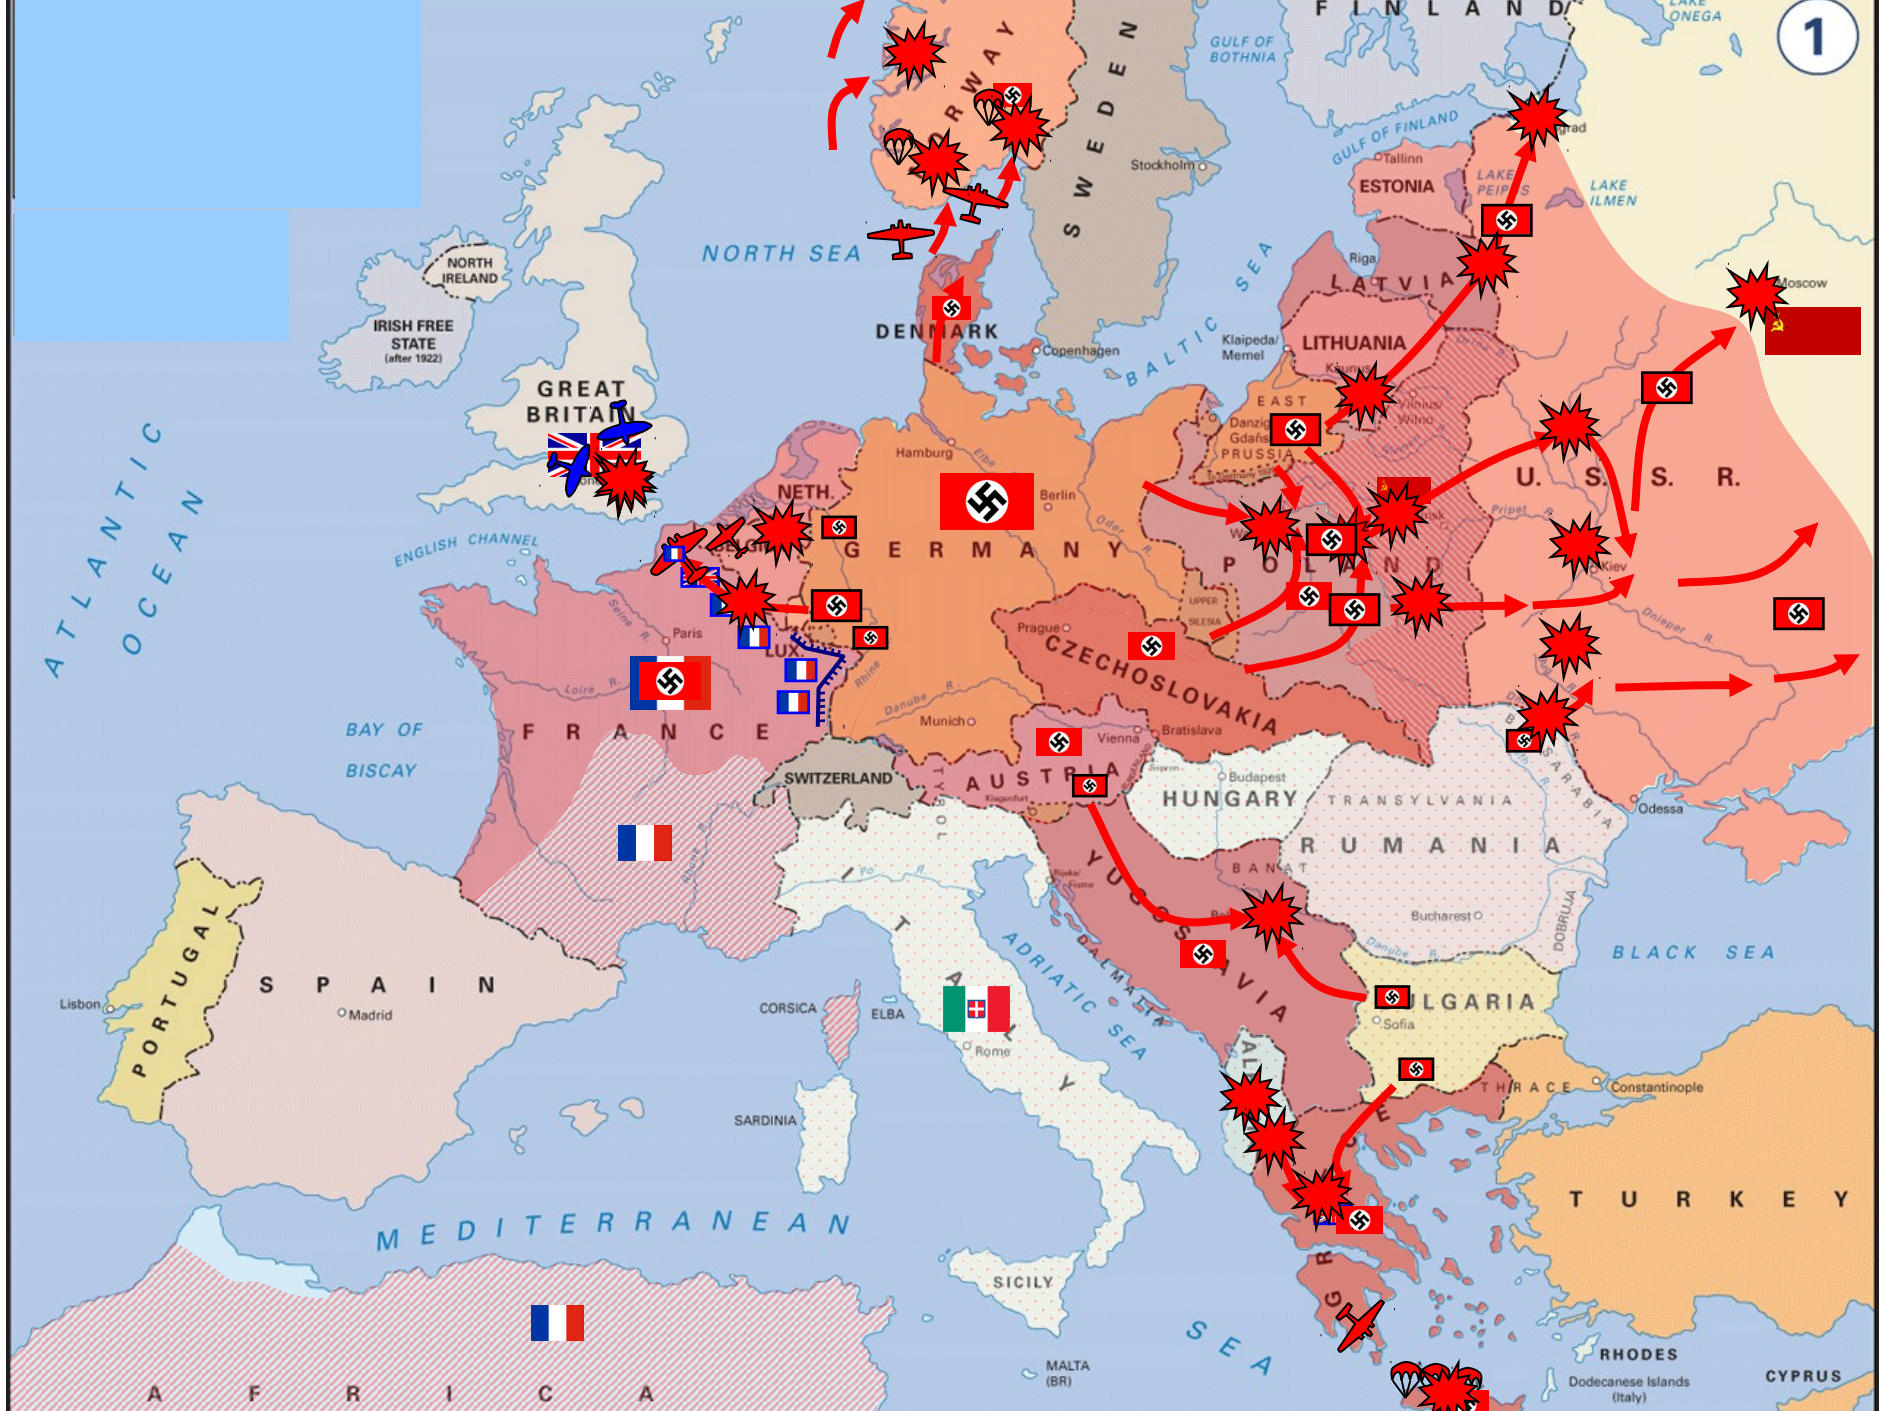

World War II

European Theater

Prelude & November 1942-May 1945

21st Army Grp
Montgomery

12th Army Grp
Bradley

6th Army Grp
Devers

15th Army Grp
Clark

GREAT BRITAIN

8

15

NORWAY

DENMARK

GERMANY

AUSTRIA

HUNGARY

YUGOSLAVIA

POLAND

CZECHOSLOVAKIA

TRANSYLVANIA

BESARABIA

DOBRUJA

THRACE

Constantinople

RHODES

Belgrade

Sofia

Bucharest

Odessa

Black Sea

Adriatic Sea

Baltic Sea

Gulf of Bothnia