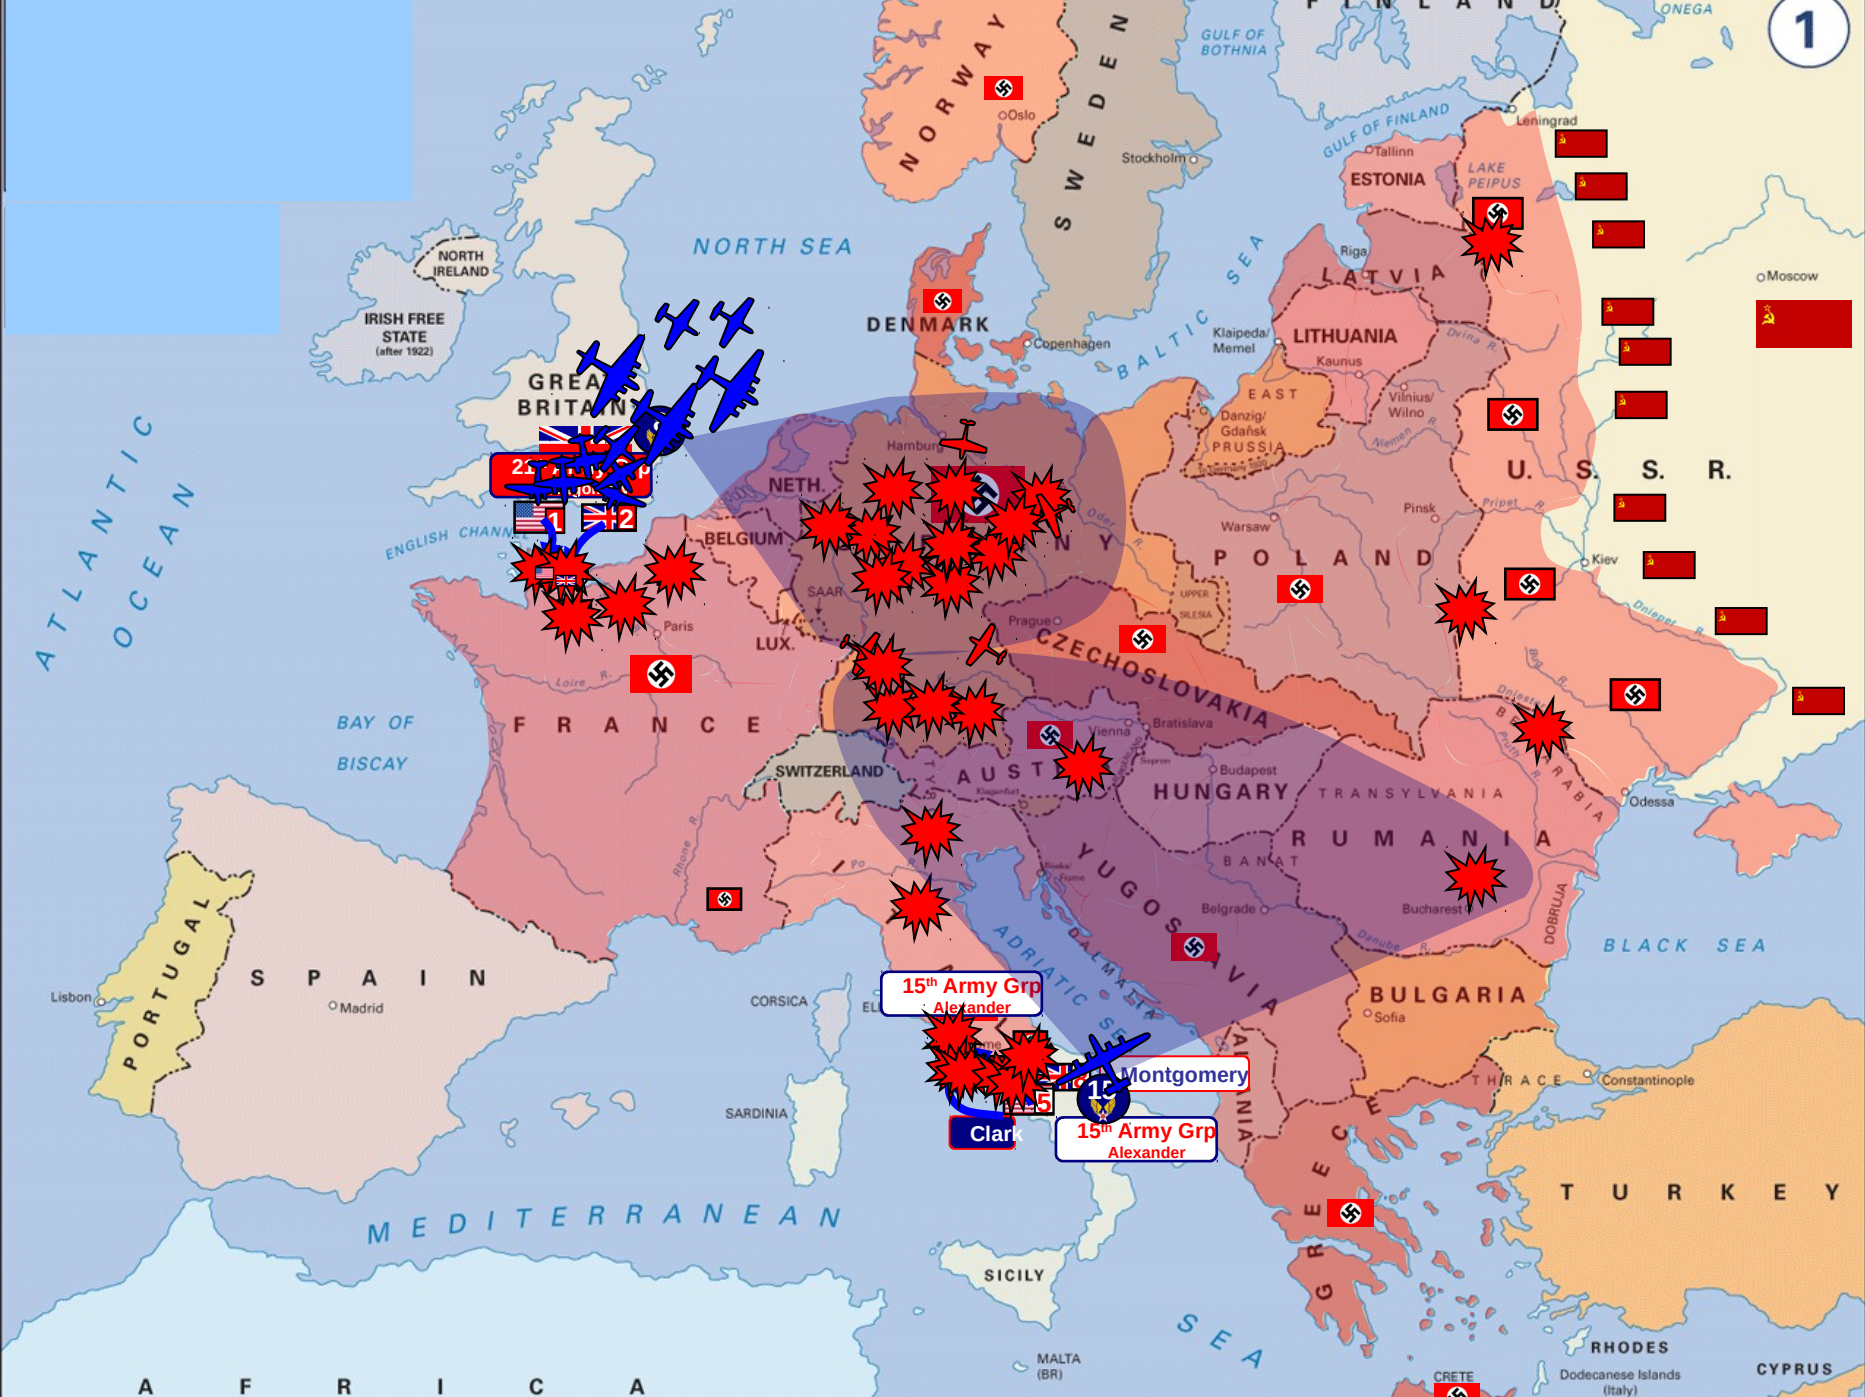

World War II

European Theater

Prelude & November 1942-May 1945

21st Army Grp
Montgomery

12th Army Grp
Bradley

6th Army Grp
Devers

15th Army Grp
Clark

GREAT BRITAIN

8

15

NORWAY

DENMARK

GERMANY

AUSTRIA

HUNGARY

YUGOSLAVIA

POLAND

CZECHOSLOVAKIA

TRANSYLVANIA

BESARABIA

DOBRUJA

THRACE

Constantinople

RHODES

Belgrade

Sofia

Bucharest

Odessa

Black Sea

Adriatic Sea

Baltic Sea

Gulf of Bothnia