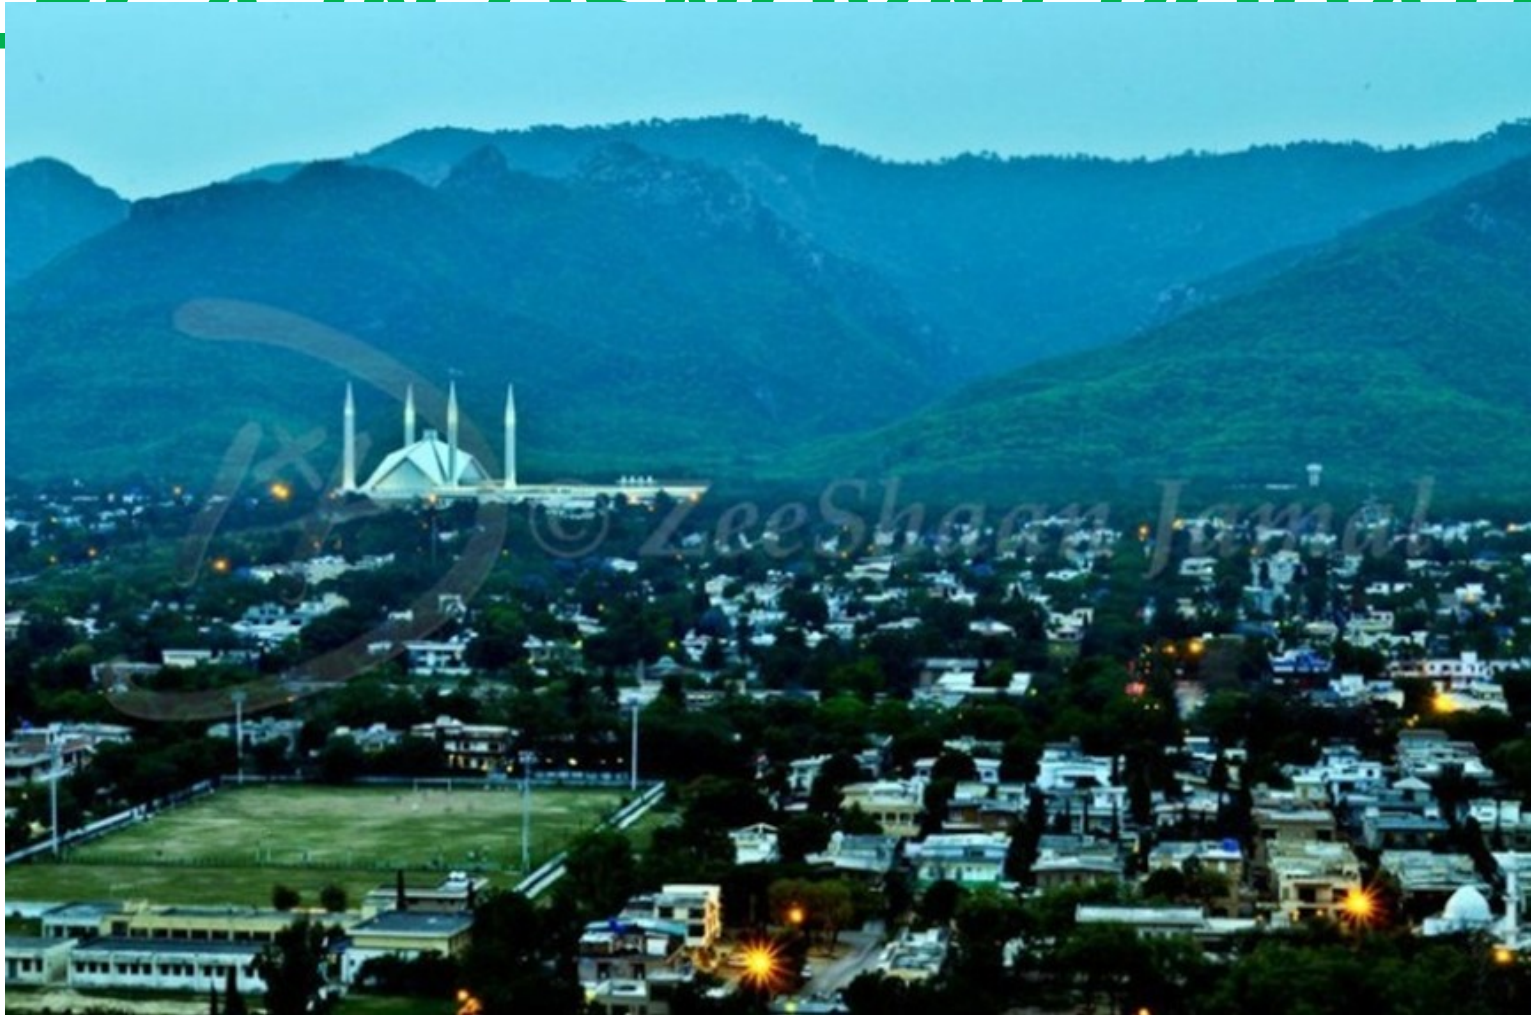

LEGA IN OSNOVNI PODATKI

CHINA
(611m)

at (8125m)

Kashmir

Delhi

200 km
120 miles

Tropic of Cancer