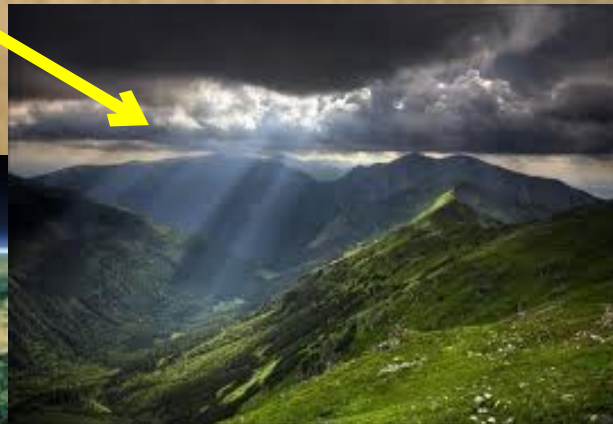

ZNAČILNOSTI

- Alpe
- Dinarsko gorstvo
- Krpati
- Balkan