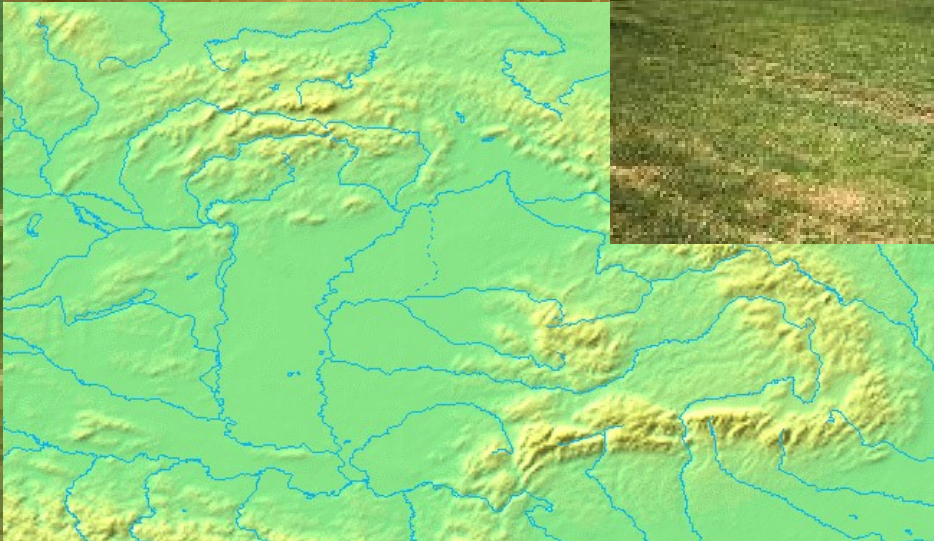

A person wearing a white shirt and a backpack is riding a bicycle through a field of tall, golden-brown grass. The background shows a line of trees and a blue sky with scattered white clouds. The text 'PANONSKA NIŽINA' is overlaid in large, bold, green letters.

# PANONSKA NIŽINA

# PANONSKO MORJE

- Pred 60 milijoni let
- Plitvo morje - TETIS